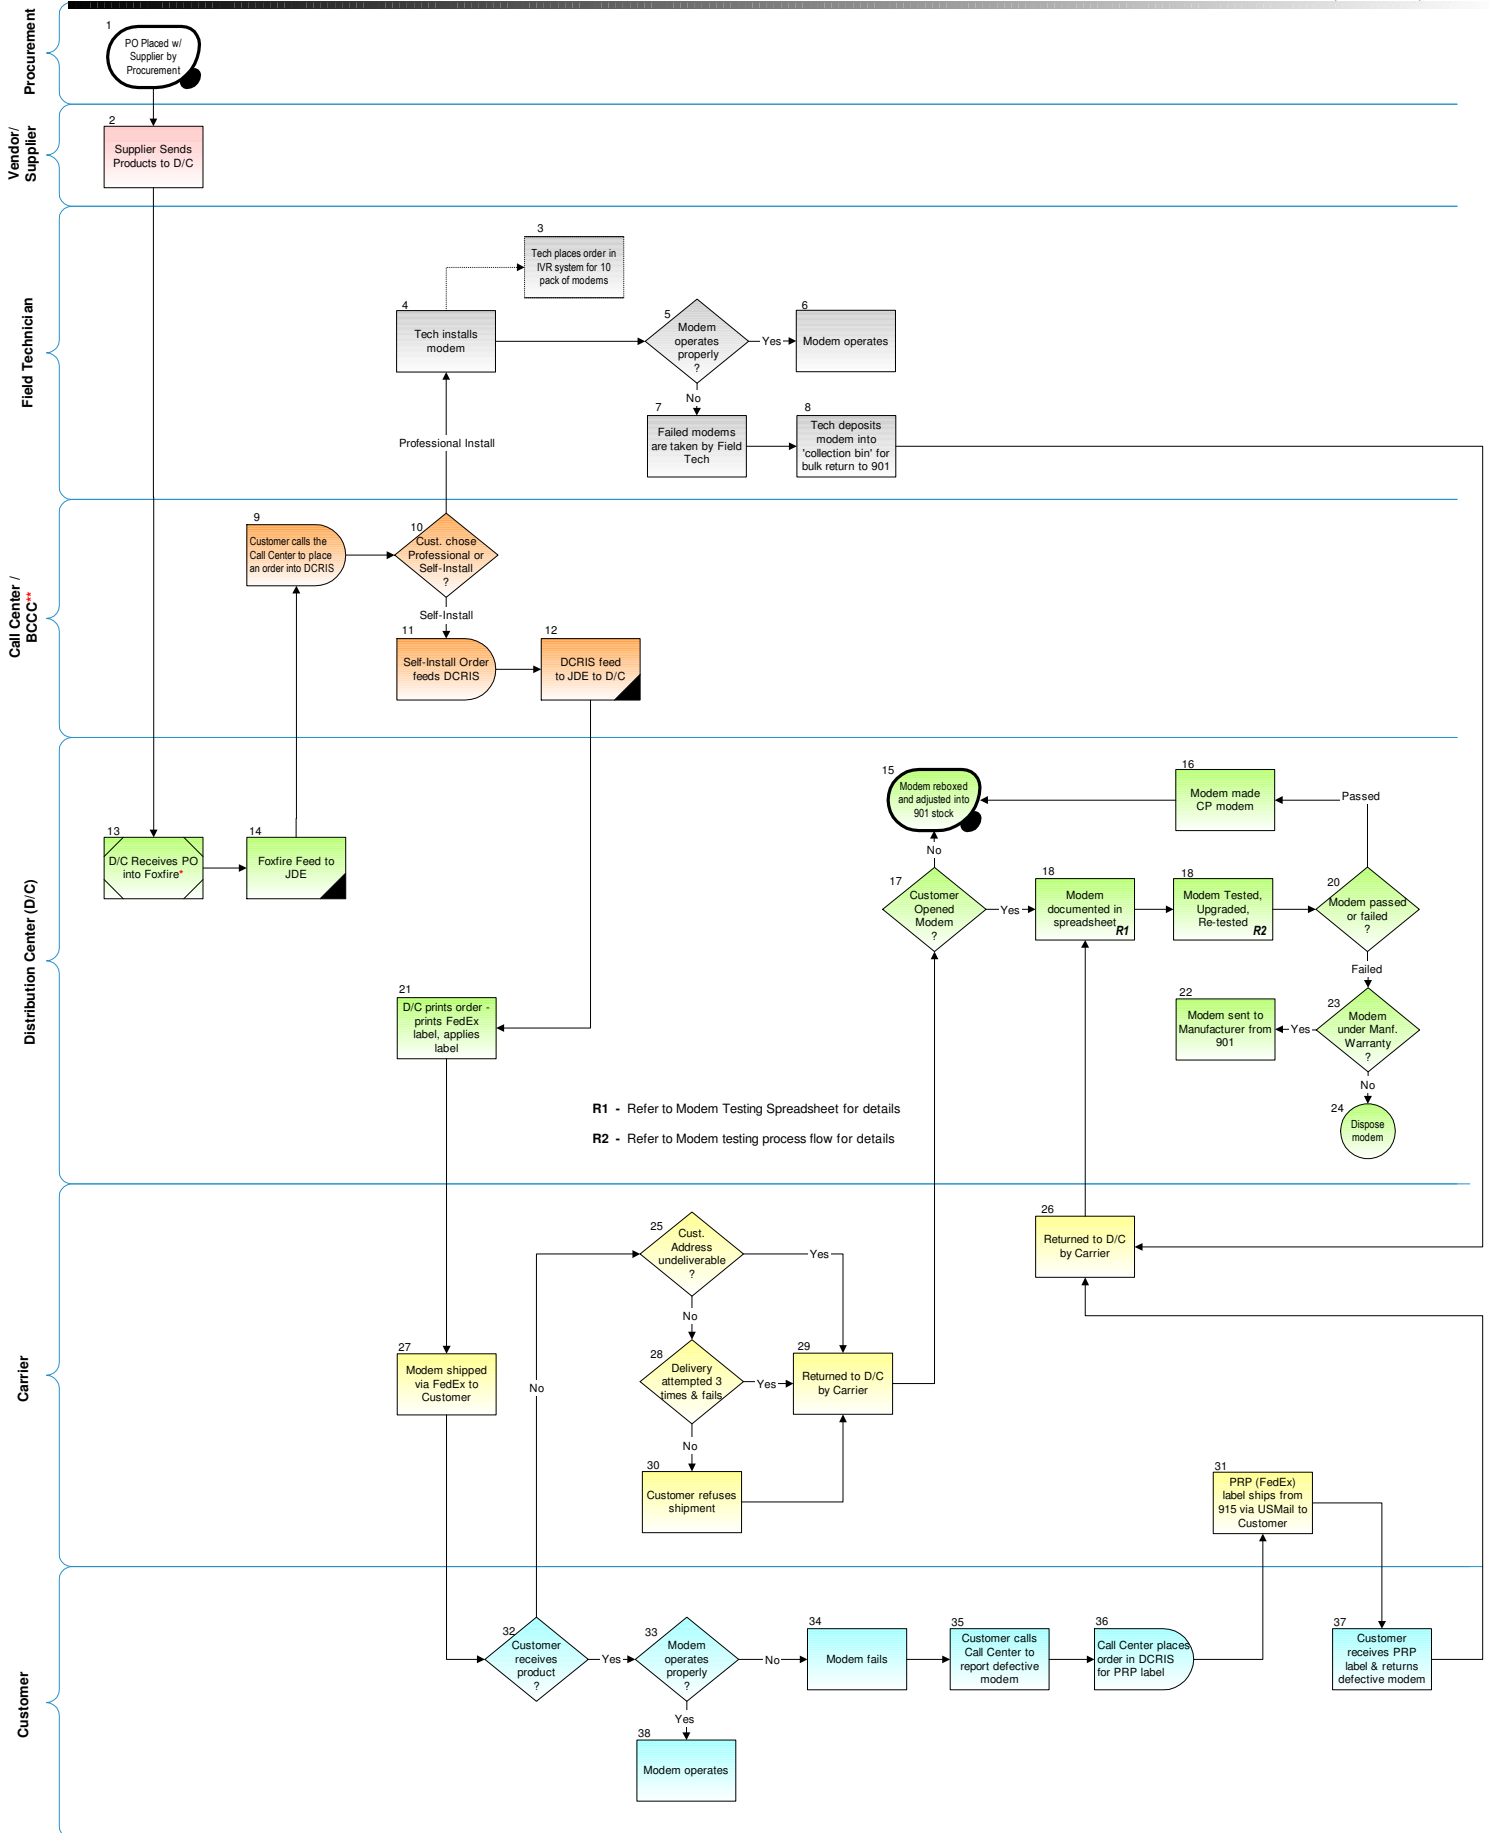

Reverse Logistics Process: Current Modem Lifecycle

R1 - Refer to Modem Testing Spreadsheet for details
 R2 - Refer to Modem testing process flow for details